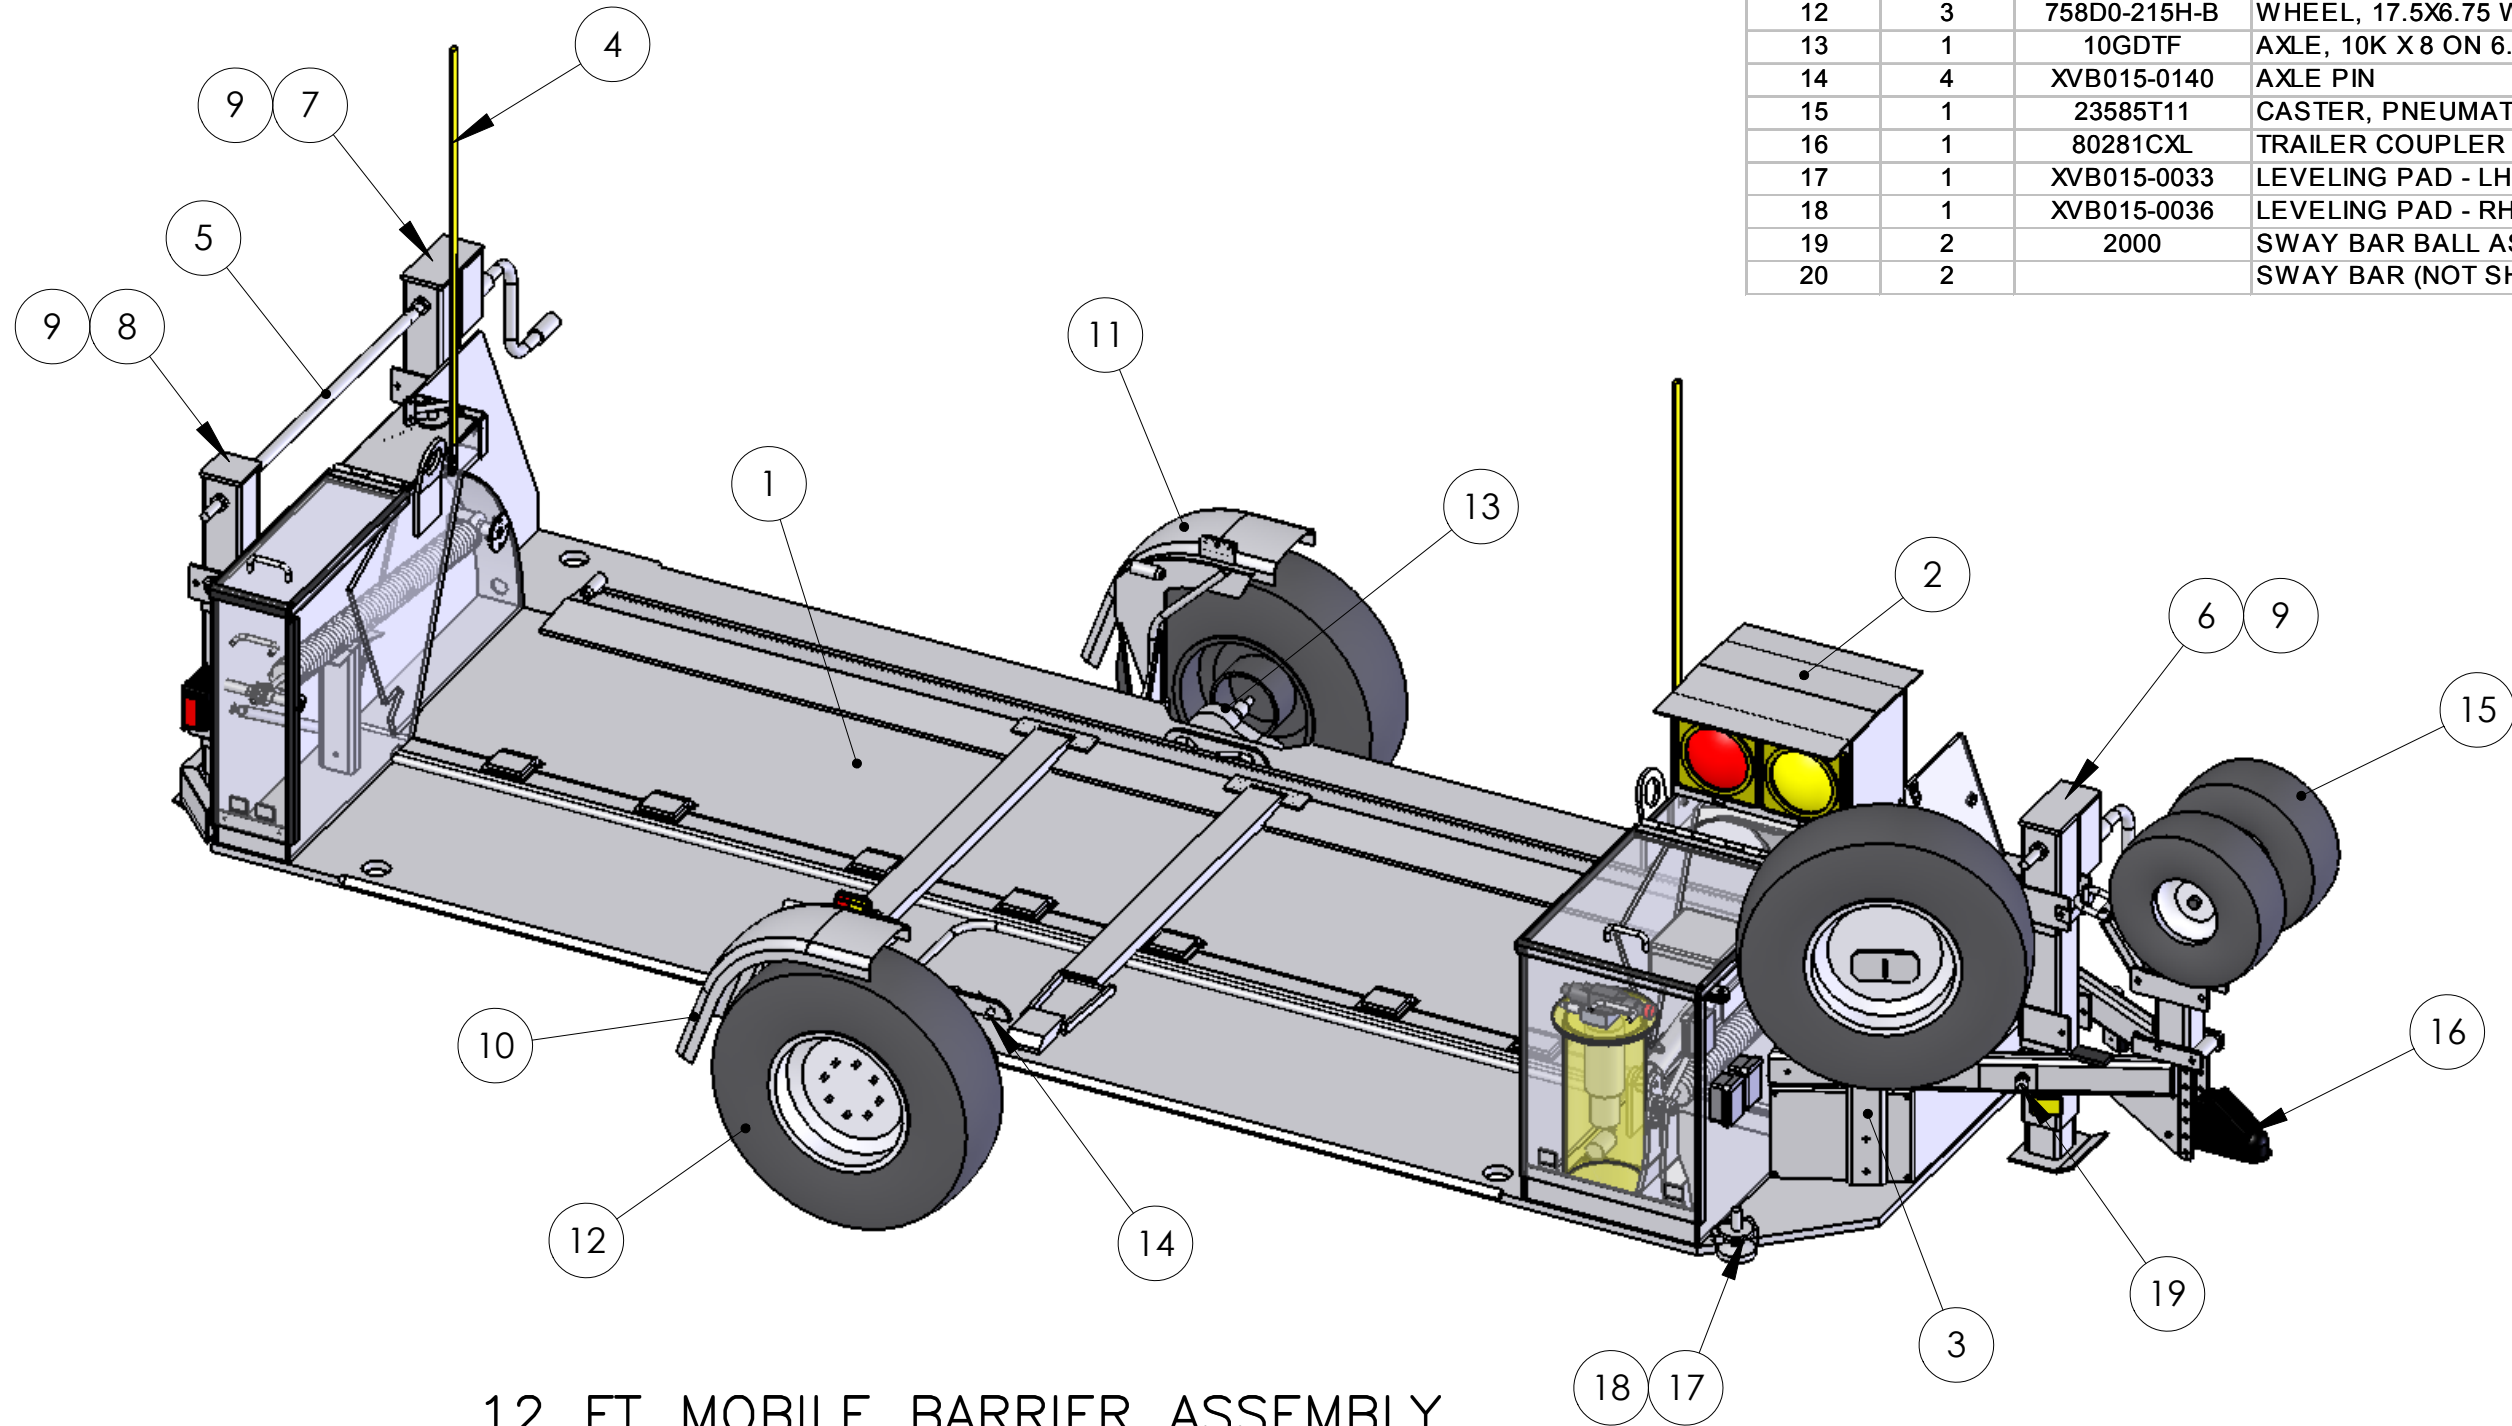

ITEM NO.	QTY.	PART NO.	DESCRIPTION
1	1	XVB015-0180	12 FT. MAIN ASSY. (MOBILE WITH DOLLY)
2	1	XVB015-0225	TRAFFIC LIGHT ASSEMBLY
3	1	XVB015-0200	SPARE TIRE MOUNT ASSEMBLY
4	1	1308115	GUIDE POLE SET
5	1	XVB015-0149	JACK INTERCONNECTING TUBE
6	1	XVB015-0151	FRONT JACK GEAR BOX
7	1	XVB015-0152	REAR JACK GEAR BOX
8	1	XVB015-0153	FRONT IDLER JACK BOX
9	12	XVB015-0150	JACK BRACKET BAR
10	1	XVB015-0138	FENDER, LEFT WELDMENT
11	1	XVB015-0129	FENDER, RIGHT WELDMENT
12	3	758D0-215H-B	WHEEL, 17.5X6.75 W/TIRE, 215/75R-17.5 LRH
13	1	10GDTF	AXLE, 10K X 8 ON 6.5, ELECTRIC BRAKE
14	4	XVB015-0140	AXLE PIN
15	1	23585T11	CASTER, PNEUMATIC DUAL WHEEL
16	1	80281CXL	TRAILER COUPLER
17	1	XVB015-0033	LEVELING PAD - LH
18	1	XVB015-0036	LEVELING PAD - RH
19	2	2000	SWAY BAR BALL ASSEMBLY
20	2		SWAY BAR (NOT SHOWN)

12 FT MOBILE BARRIER ASSEMBLY